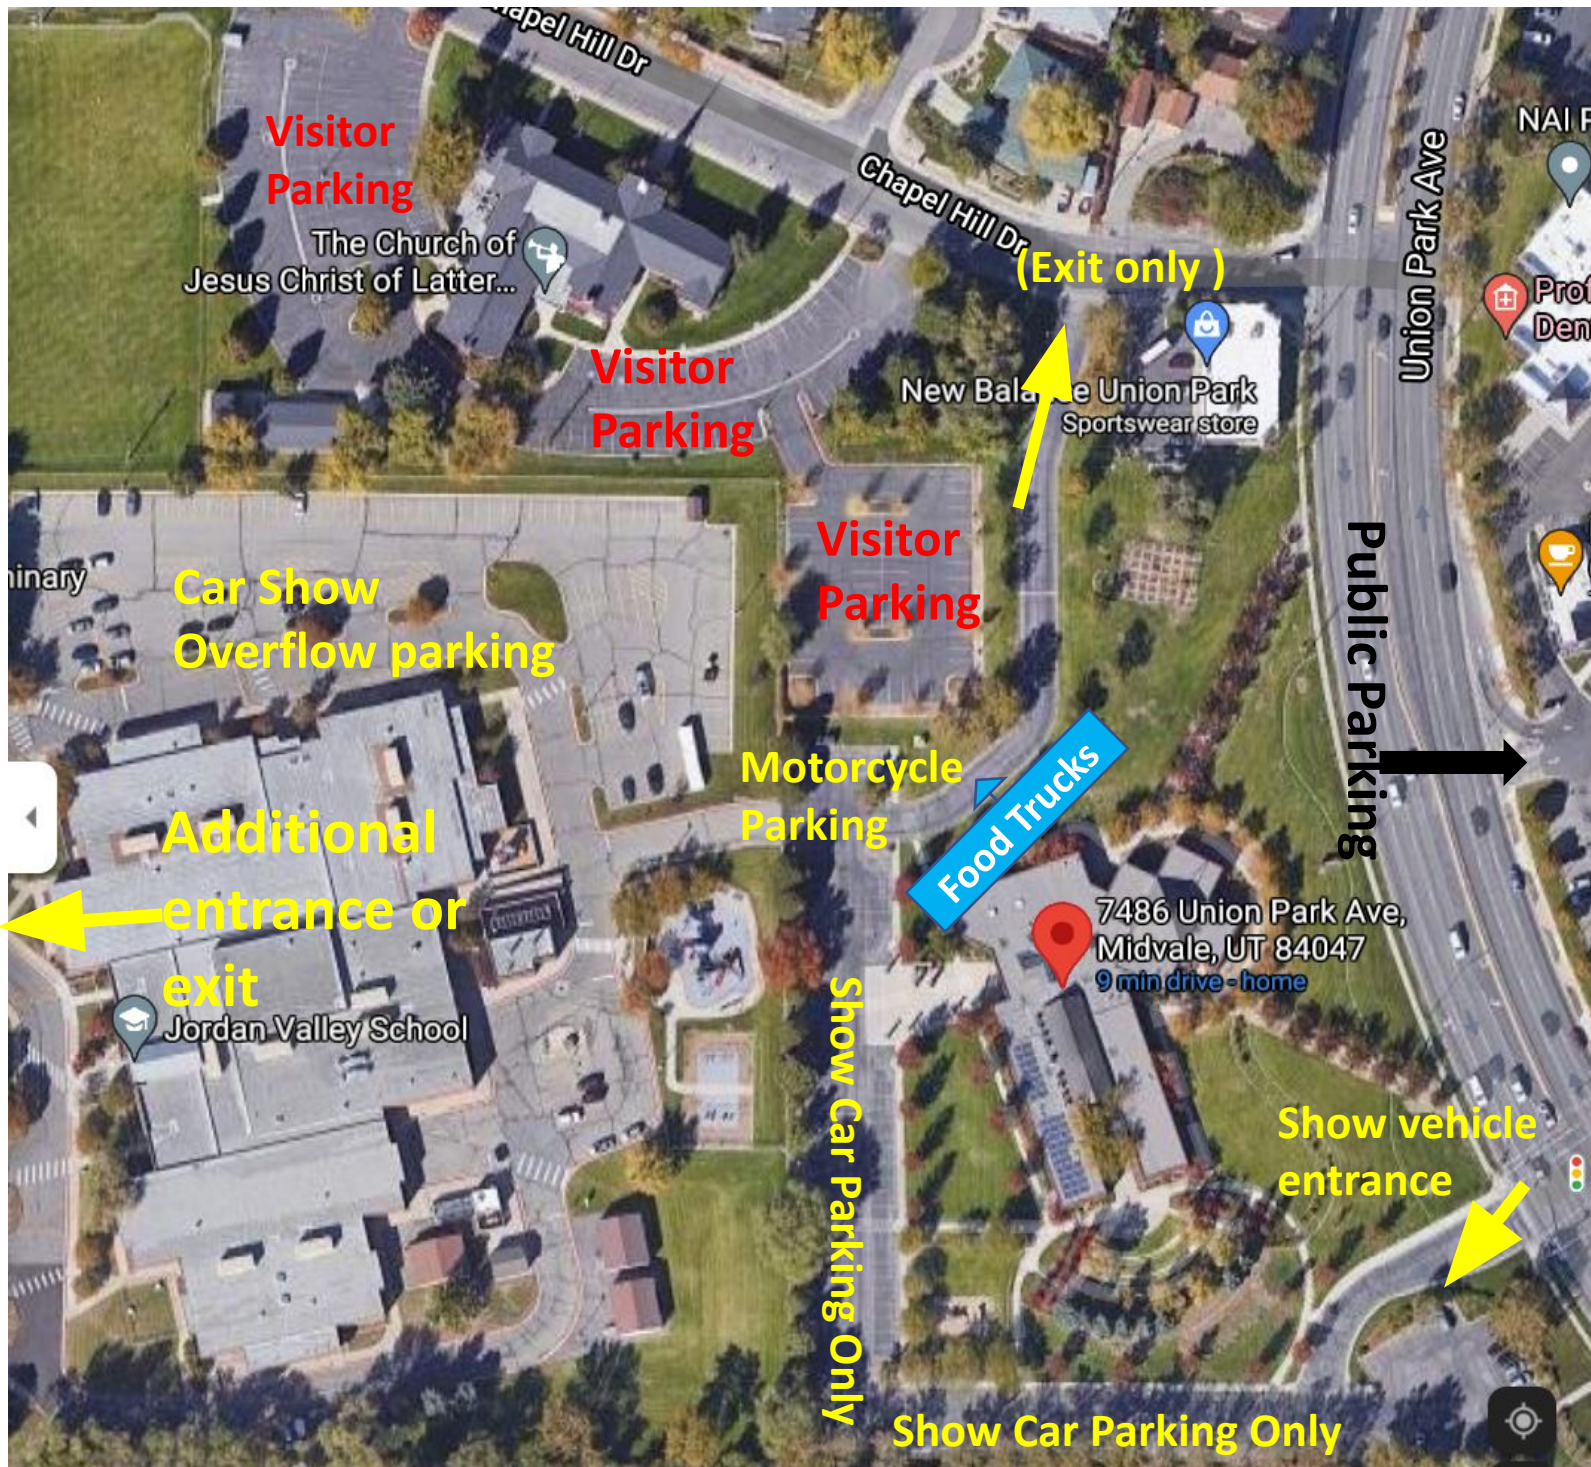

**St. James Car Show (09/23/23), 7486 S. Union Park Ave.
No Parking on Lawn or in New Balance Parking Lot**

Note: If you're not registering a vehicle in the show, you must park in **visitor parking** off of Chapel Hill Dr. (north of the church). Additional public parking across Union Park Ave. or in the the Jordan Valley School lot. Food trucks & show cars may enter the Jordan Valley School Parking lot from 1000 East in order to access the church parking lot. Thank you!